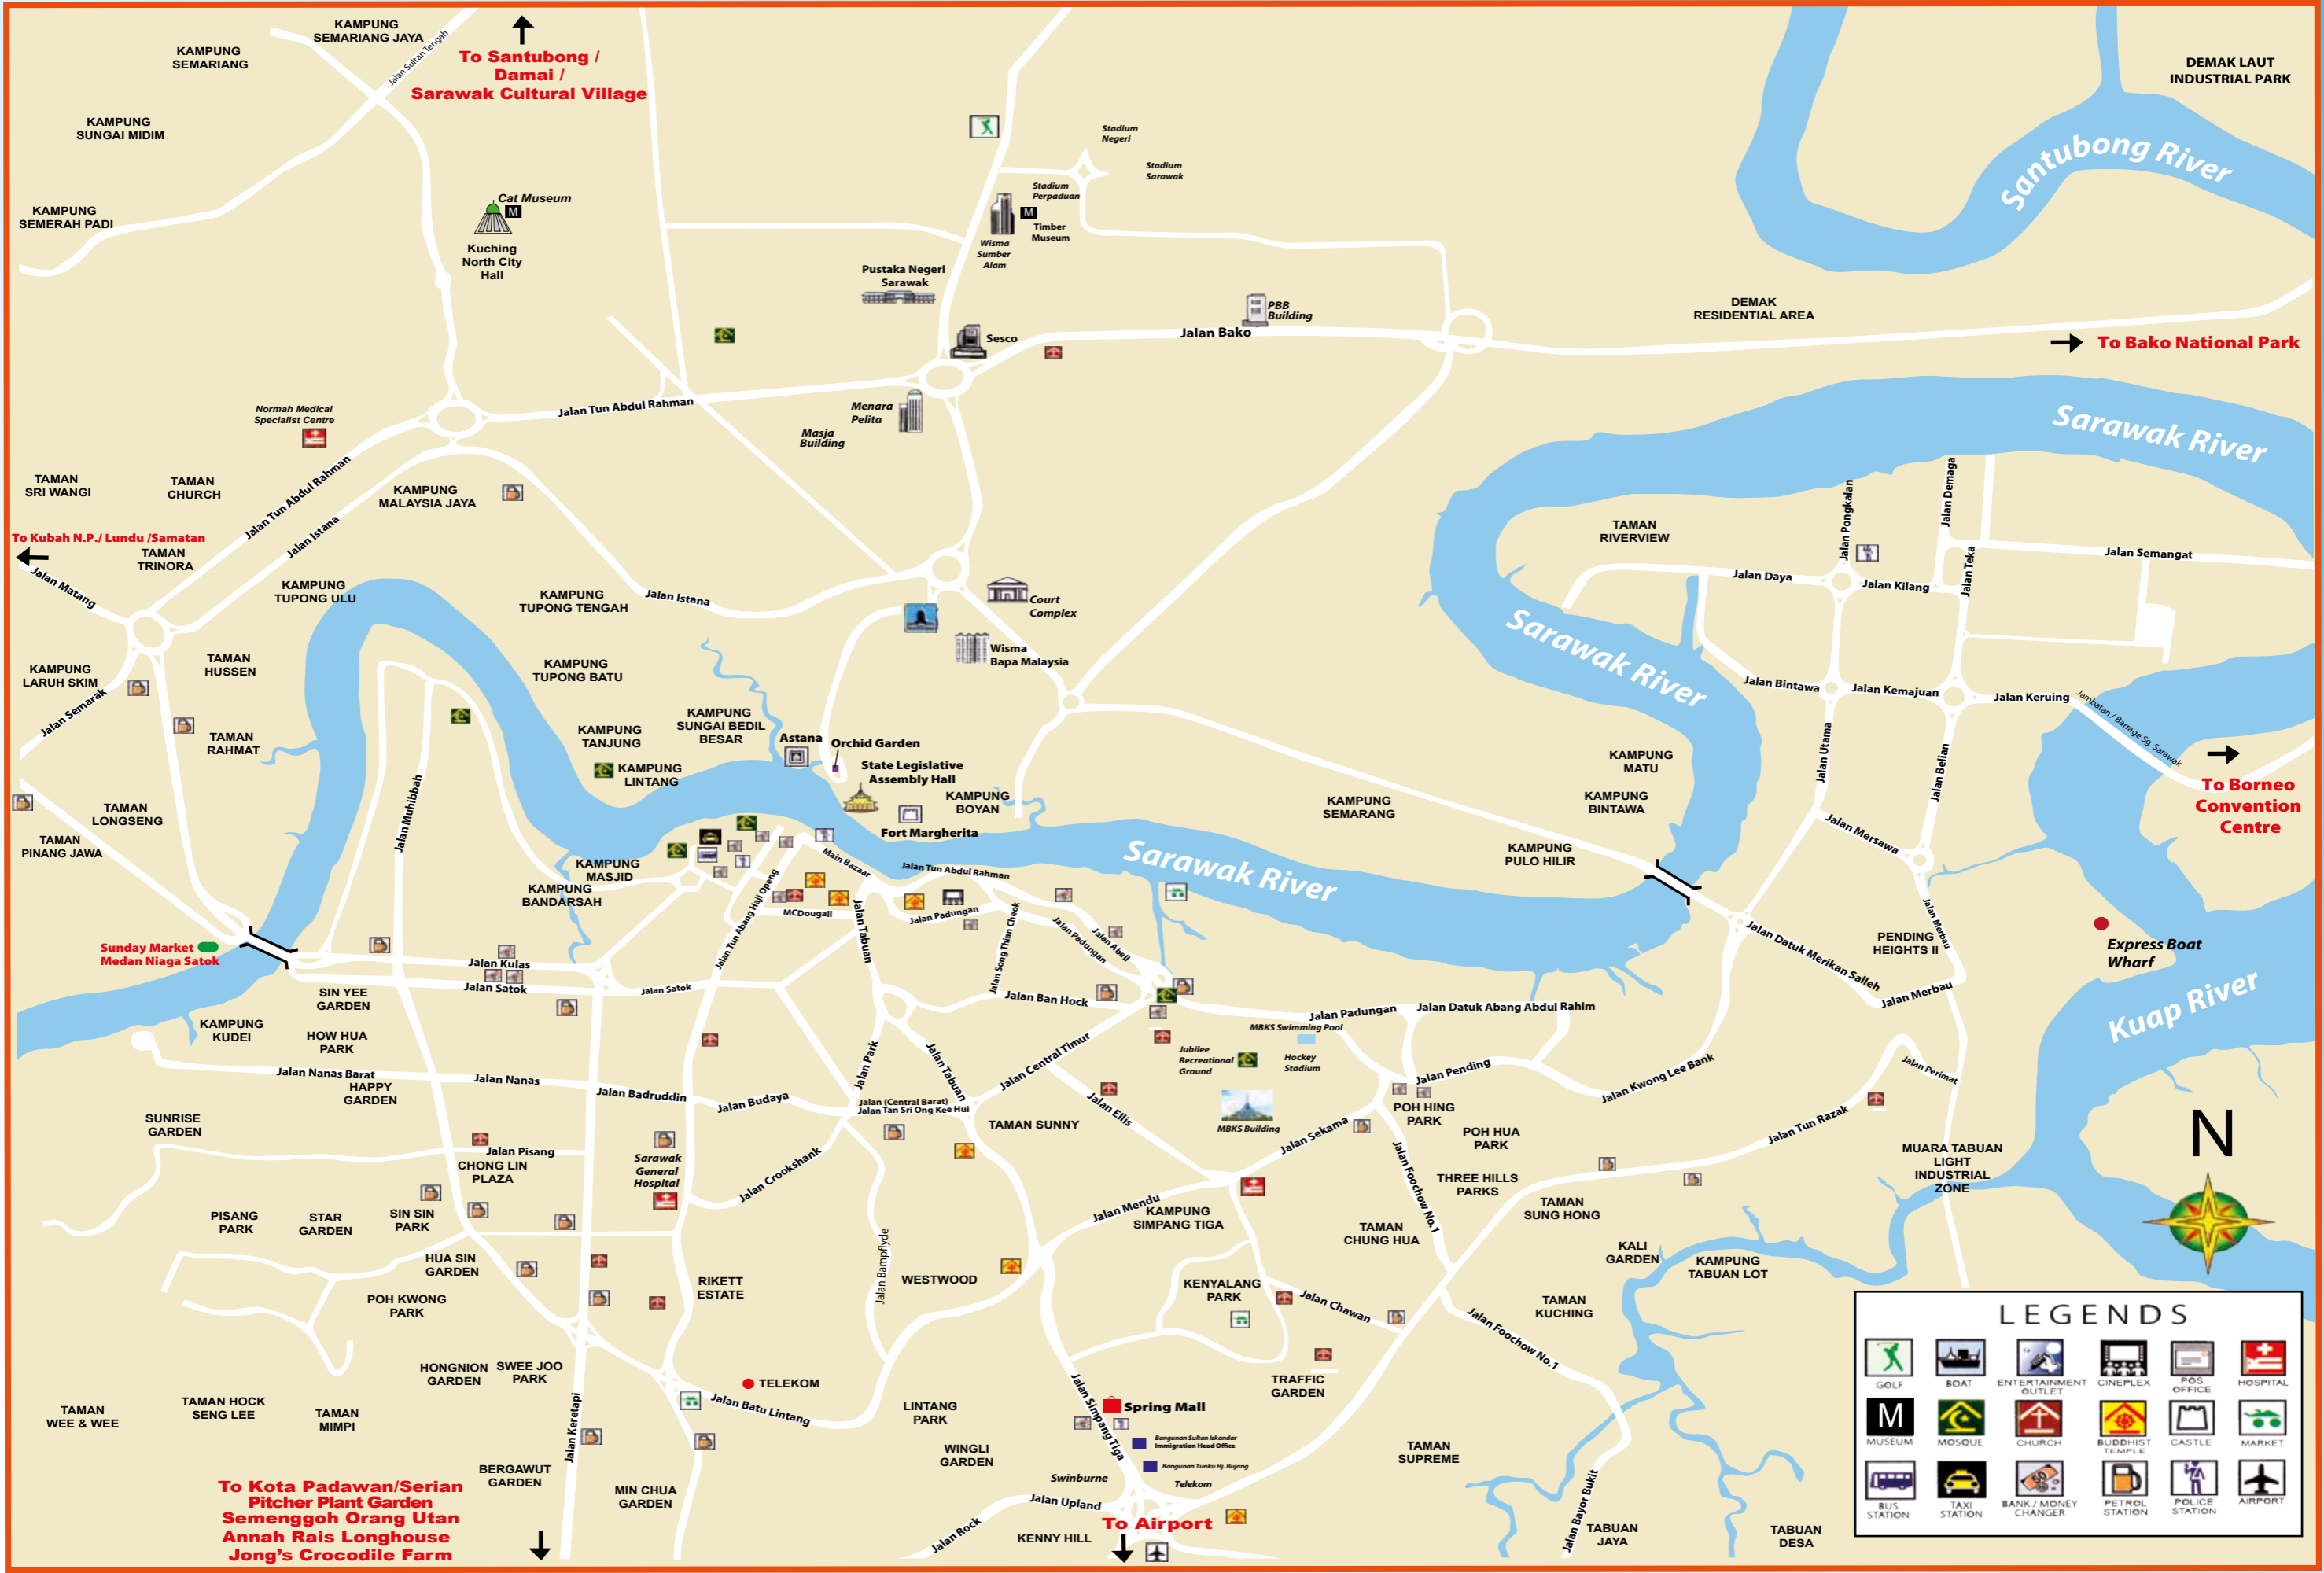

# KUCHING MAP

sarawak  
where adventure lives

LEGENDS					

To Kota Padawan/Serian  
Pitcher Plant Garden  
Semenggoh Orang Utan  
Annah Rais Longhouse  
Jong's Crocodile Farm